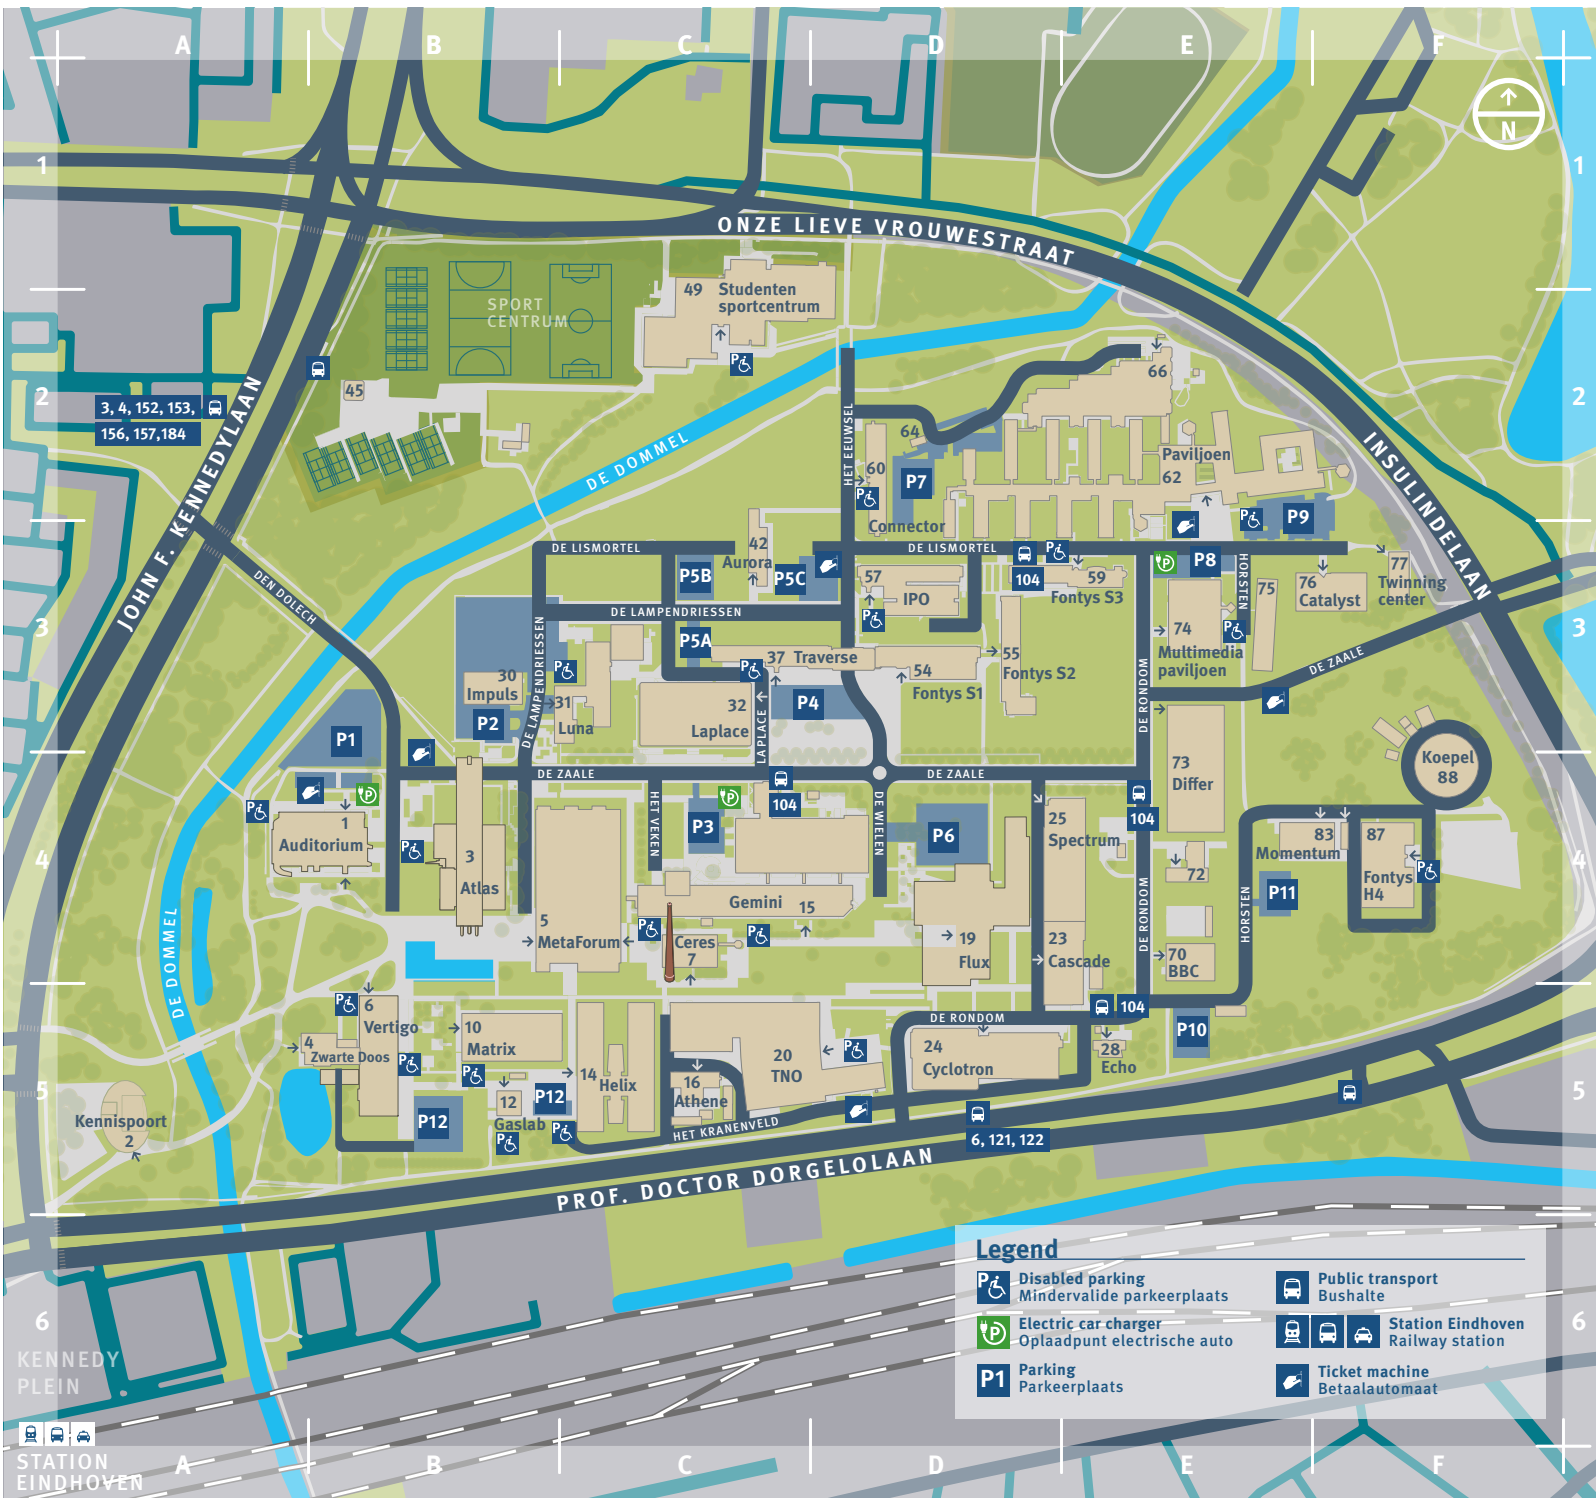

Buildings

NAME	MAP	NO.
Athene	C5	16
Atlas	B4	3
Auditorium	B4	1
Aurora	C3	42
BBC (Reststoffencentrum)	E4	70
Cascade	D4	23
Catalyst	F3	76
Ceres	C4	7
Connector	D2	60
Cyclotron	D5	24
Differ	E4	73
Echo	E5	28
Flux	D4	19
Fontys H4	F4	87
Fontys S1	D3	54
Fontys S2	D3	55
Fontys S3	E3	59
Gaslab	B5	12
Gemini	C4	15
Helix	C5	14
Impuls	B3	30
IPO	D3	57
Kennispoort	A5	2
Koepel	F4	88
Laplace	C3	32
Luna	C3	31
Matrix	B5	10
MetaForum	C4	5
Meulensteen Art Centre	E4	72
Momentum	F4	83
Multimedia paviljoen	E3	74
Paviljoen H4	E2	62
Spectrum	D4	25
Studentensportcentrum	C2	49
Tennispaviljoen	B2	45
TNO	C5	20
Traverse	C3	37
Twinning center	F3	77
Vertigo	B5	6
Zwarte Doos	B5	4

Departments

NAME	BUILDING
Applied Physics	Flux
Biomedical Engineering	Gemini
Chemical Engineering and Chemistry	Helix
Department of the Built Environment	Vertigo
Eindhoven School of Education	Traverse
Electrical Engineering	Flux
Industrial Design	Laplace
Industrial Engineering & Innovation Sciences	IPO
Industrial Engineering & Innovation Sciences	Connector
Industrial Engineering & Innovation Sciences	Paviljoen
Mathematics and Computer Science	MetaForum
Mechanical Engineering	Gemini
Darcy-lab	Gemini
High Tech Systems Center	Matrix
Supermarkt SPAR University	Flux

Legend

- Disabled parking
Mindervalide parkeerplaats
- Electric car charger
Oplaadpunt elektrische auto
- Parking
Parkeerplaats
- Public transport
Bushalte
- Station Eindhoven
Railway station
- Ticket machine
Betaalautomaat